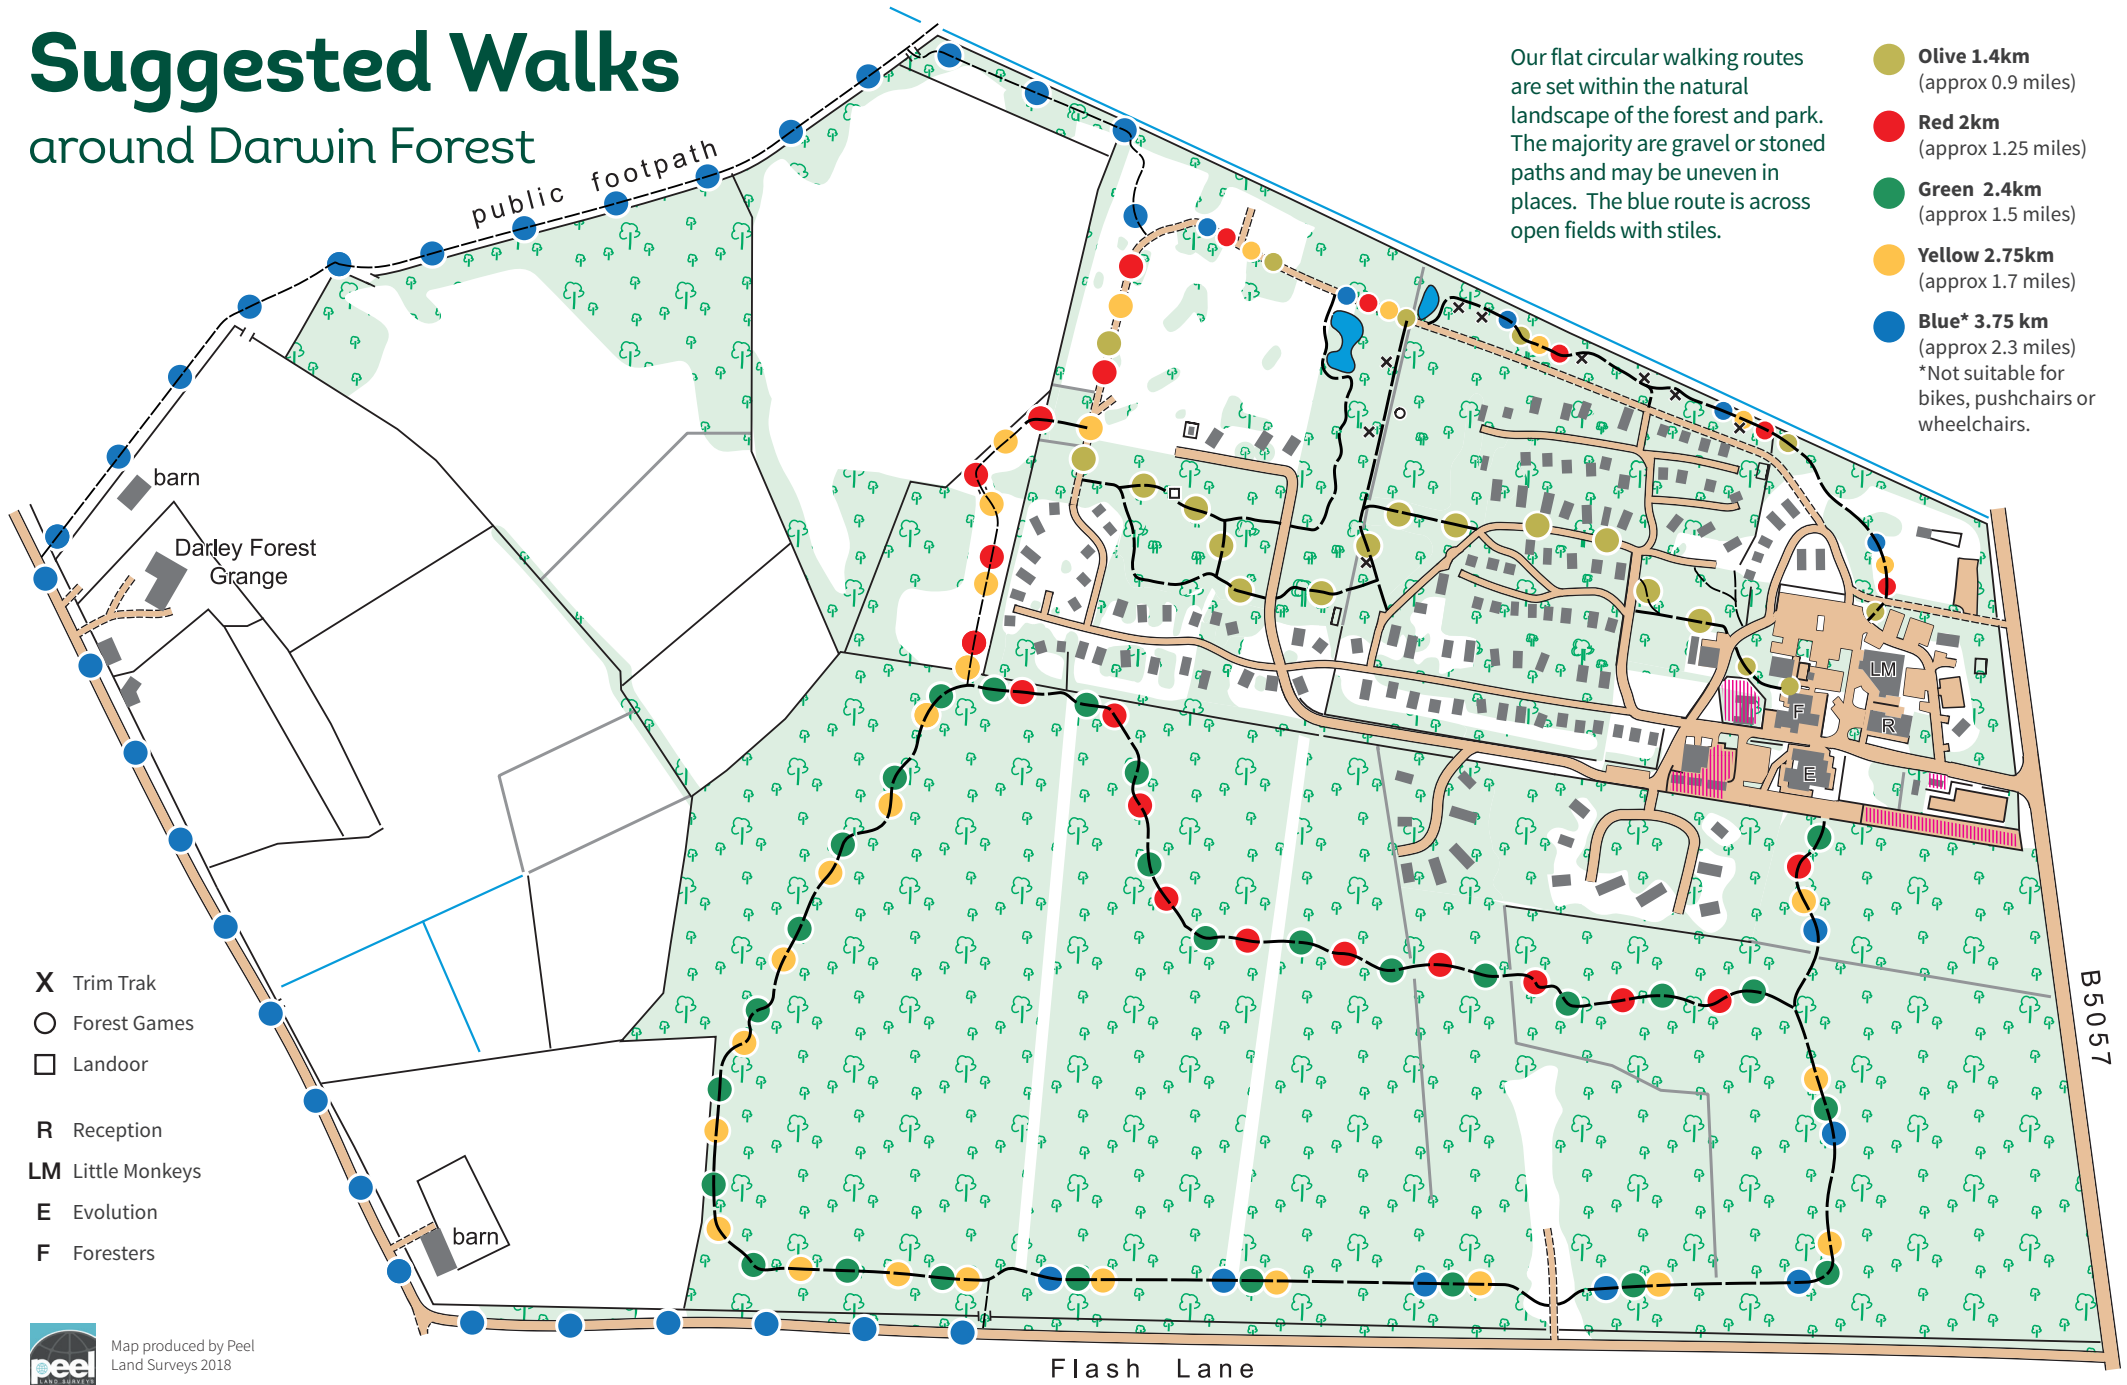

Suggested Walks

around Darwin Forest

Map produced by Peel Land Surveys 2018

Based upon the Ordnance Survey mapping with permission of the Controller of Her Majesty's Stationery Offer. © Crown Copyright. Licence No. 43423U.

© Copyright 2018 Landal Darwin Forest.