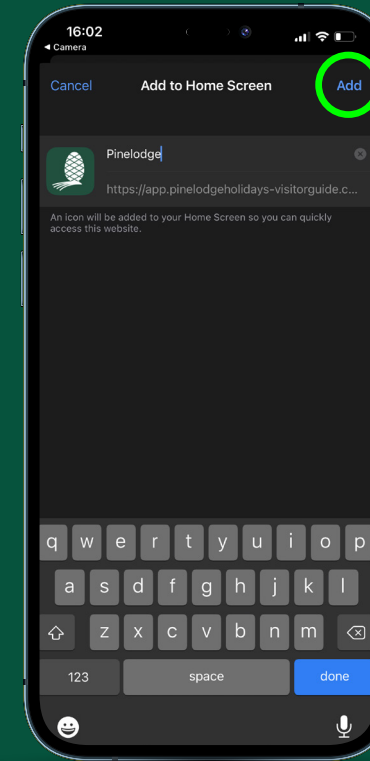

Pinelodge Holidays Visitor Guide Web App iPhone installation

Point camera
at QR and tap screen
when recognised

Tap bottom icon
(circled)

Scroll up and tap
'Add to homescreen'

Tap 'Add'

Done