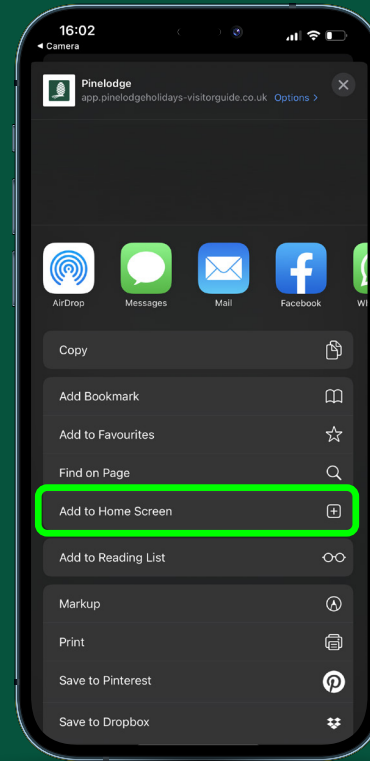

Pinelodge Holidays Visitor Guide Web App iPhone installation

Point camera
at QR and tap screen
when recognised

Tap bottom icon
(circled)

Scroll up and tap
'Add to homescreen'

Tap 'Add'

Done