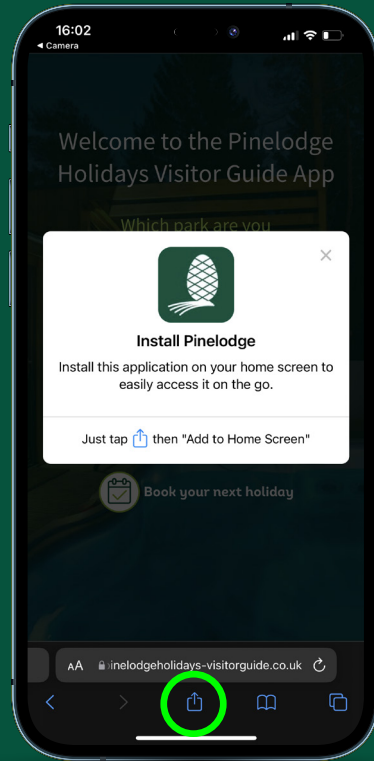

Pinelodge Holidays Visitor Guide Web App iPhone installation

Point camera
at QR and tap screen
when recognised

Tap bottom icon
(circled)

Scroll up and tap
'Add to homescreen'

Tap 'Add'

Done