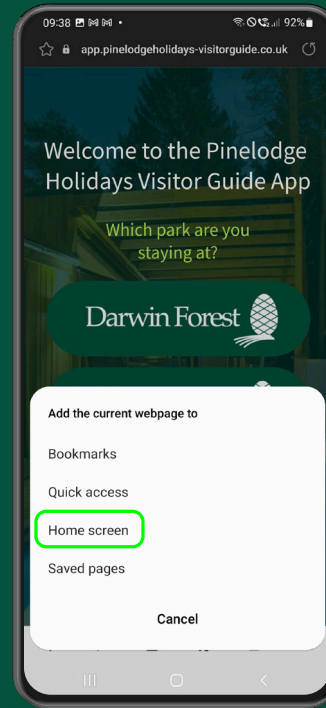

Pinelodge Holidays Visitor Guide Web App Installation for Android users

Point camera
at QR and tap
screen when
recognised

Tap open
in browser

Tap bottom right
options followed by
'Add to Page'

Tap
'Home Screen'

Tap 'Add'

Done