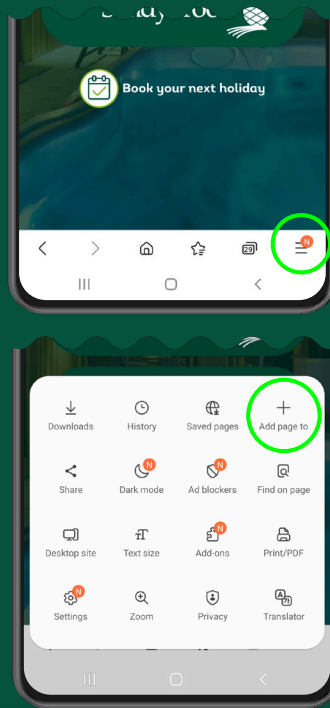

Pinelodge Holidays Visitor Guide Web App Installation for Android users

Point camera
at QR and tap
screen when
recognised

Tap open
in browser

Tap bottom right
options followed by
'Add to Page'

Tap
'Home Screen'

Tap 'Add'

Done