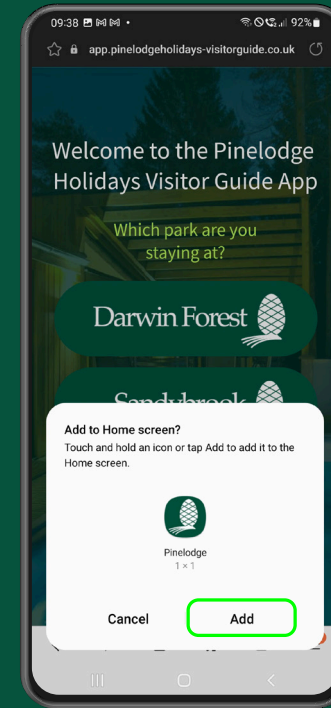

Pinelodge Holidays Visitor Guide Web App Installation for Android users

Point camera
at QR and tap
screen when
recognised

Tap open
in browser

Tap bottom right
options followed by
'Add to Page'

Tap
'Home Screen'