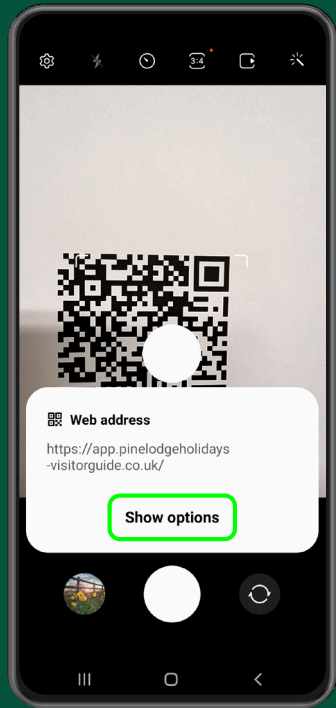

Pinelodge Holidays Visitor Guide Web App Installation for Android users

Point camera
at QR and tap
screen when
recognised

Tap open
in browser

Tap bottom right
options followed by
'Add to Page'

Tap
'Home Screen'

Tap 'Add'

Done