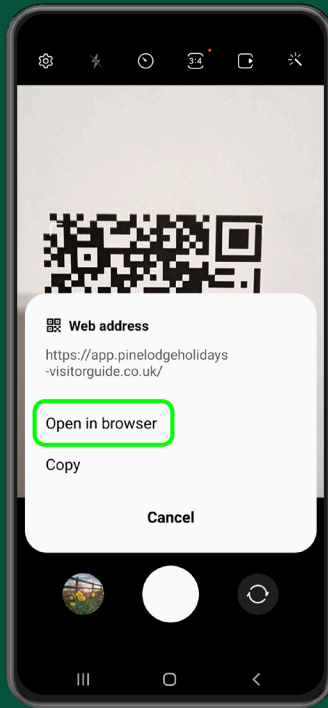

Pinelodge Holidays Visitor Guide Web App Installation for Android users

Point camera
at QR and tap
screen when
recognised

Tap open
in browser

Tap bottom right
options followed by
'Add to Page'

Tap
'Home Screen'

Tap 'Add'

Done